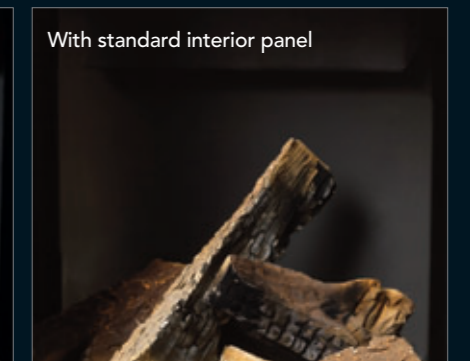

An optional gloss black glass back panel that mirrors the flames to enhance the visual effect even further is also available.

An optional Vermiculite back panel to add brightness to the firebox, replicating the interior of a traditional woodburning or multifuel stove, is also available.

Vermiculite interior panels

Available for Neo 3P and Neo 3F

Adds brightness to the firebox, replicating the interior of a traditional woodburning or multifuel stove.

With black glass interior panel

Black glass interior back panel

Available for Neo 3P and Neo 3F and Wychwood

A gloss black glass panel that mirrors the flames to enhance the visual effect even further. Available for all ACR gas stoves.

With standard interior panel

Neo 3P gas stove • 6.75 Kw - see page 8