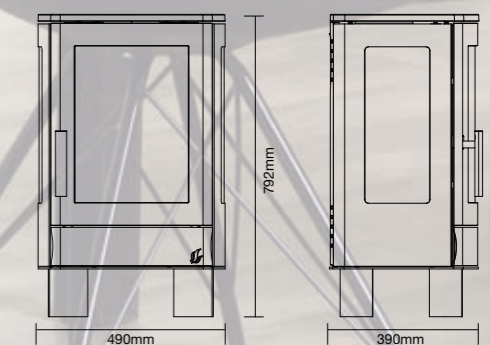

SPECIFICATIONS