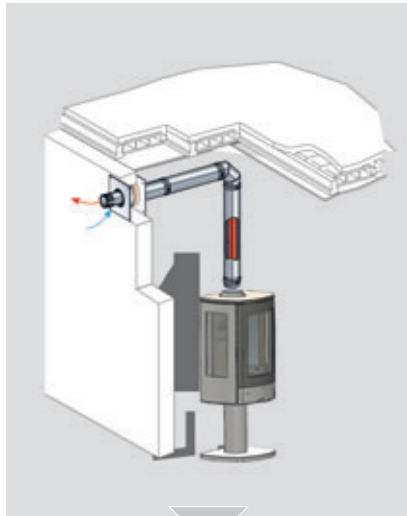

Kit 1: Balanced flue up and out kit*