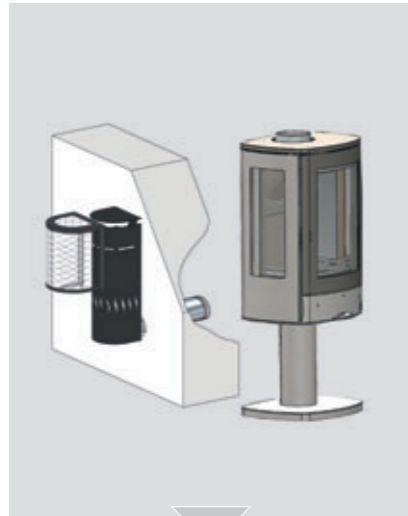

Kit 1: Balanced flue up and out kit*