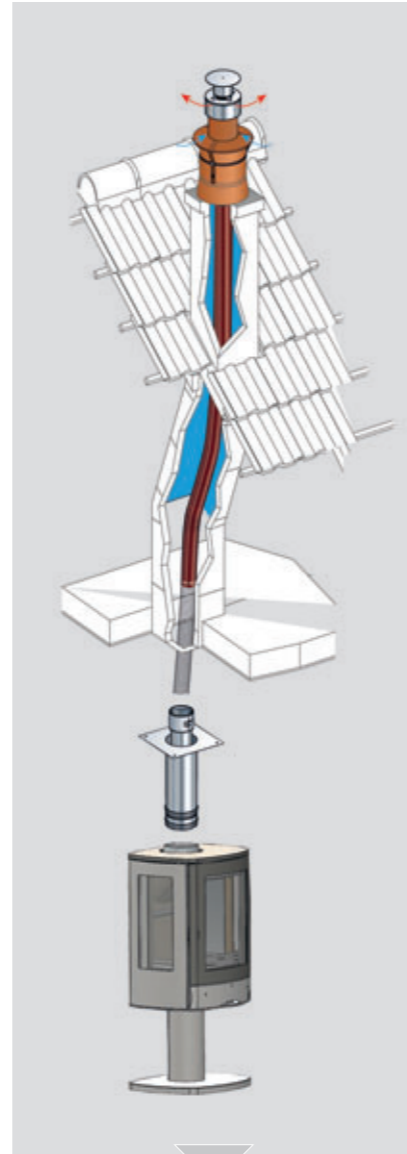

Kit 1: Balanced flue up and out kit*