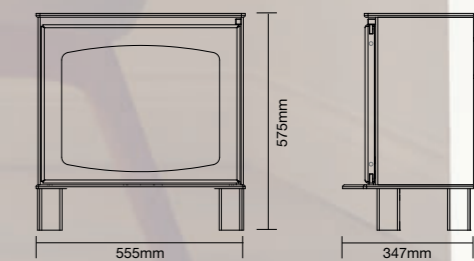

SPECIFICATIONS