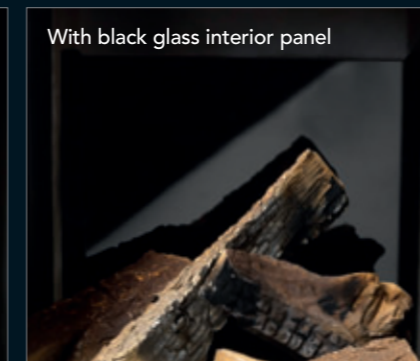

An optional gloss black glass back panel that mirrors the flames to enhance the visual effect even further is also available.

An optional Vermiculite back panel to add brightness to the firebox, replicating the interior of a traditional woodburning or multifuel stove, is also available.

Gloss black glass top-plate

Available for Neo 3P and Neo 3F

A feature gloss black glass top plate for the Neo range of gas stoves, bringing an extra visual dimension to your installation. Only suitable for use with top flue installations.

Vermiculite interior panels

Available for Neo 3P and Neo 3F

Adds brightness to the firebox, replicating the interior of a traditional woodburning or multifuel stove.

With black glass interior panel

Black glass interior back panel