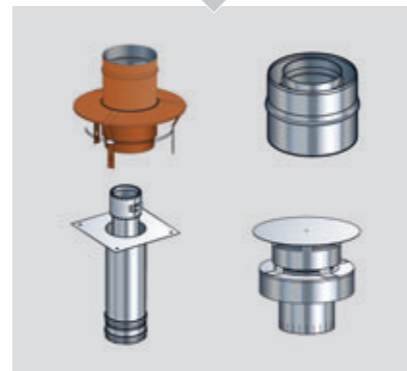

Kit 3: Balanced flue renovation system kit