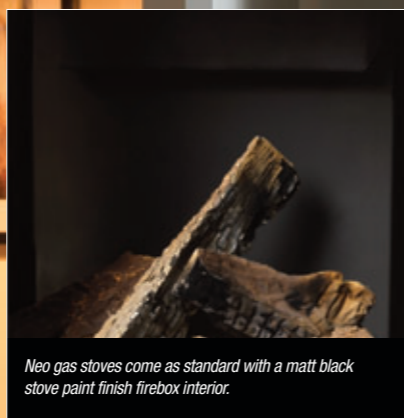

The Wychwood features an ultra-realistic burner and logs with glowing embers and detailed flame pattern.

WYCHWOOD

6.1kw

The Wychwood creates a stunning focal point in any home. With its large, landscape, door glass panel offering a fabulous view of the realistic logs and flames. Available in natural gas or LPG, the Wychwood is suitable for a wide range of installations, including those rural areas where mains gas may not be an option. The convenience of a balanced flue system means that you can install your gas stove almost anywhere, without the requirement for a traditional chimney (see page 12 for further information). For ease of use the Wychwood is supplied with a Puck remote control, this can be upgraded to the optional Symax remote control system or even the My Fire app to control your stove from your phone or tablet.

SPECIFICATIONS

NEO 3P

6.75kw

Featuring contemporary styling and a striking pedestal base. The Neo 3P offers views of the flames from both the front and side glass panels, allowing the fire to be seen from almost anywhere in the room. So whether you are curled up on the sofa or sitting comfortably in your favourite armchair, you can enjoy the fires cosy ambience. The ultra-realistic ceramic logs make it hard to believe you are not looking at a real log fire, and all controlled from the convenience of the included Symax remote control. With the optional My Fire package you can even control your stove from your smart phone or tablet. By adding the optional LED lighting kit, you can enjoy glowing crystal embers to enhance the effect.

SPECIFICATIONS

The Neo 3P features side glass panels for a stunning all-round view of the fire.

Neo gas stoves come as standard with a matt black stove paint finish firebox interior.

An optional gloss black glass back panel that mirrors the flames to enhance the visual effect even further is also available.