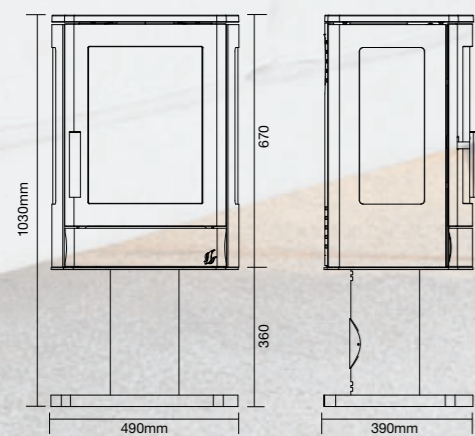

NEO 3P

6.75kw

Featuring contemporary styling and a striking pedestal base. The Neo 3P offers views of the flames from both the front and side glass panels, allowing the fire to be seen from almost anywhere in the room. So whether you are curled up on the sofa or sitting comfortably in your favourite armchair, you can enjoy the fires cosy ambience. The ultra-realistic ceramic logs make it hard to believe you are not looking at a real log fire, and all controlled from the convenience of the included Symax remote control. With the optional My Fire package you can even control your stove from your smart phone or tablet. By adding the optional LED lighting kit, you can enjoy glowing crystal embers to enhance the effect.

- Natural Gas or LPG
- Balanced Flue - 3 types of kit available (see page 12)
- Top or rear flue
- No additional ventilation required
- Net gas input 8.2Kw
- Net gas output 6.75Kw
- Efficiency 82.3%
- Supplied as standard with a Symax remote control
- Optional My Fire package allows operation from a smart phone or tablet
- Optional black glass internal back panel for added reflection of the flames
- Optional vermiculite internal back panel for additional brightness inside the stove
- Optional LED lighting kit for optimum realism (requires an electricity supply)
- Optional black glass top panel (for top flue installations only)
- Matt black paint finish
- Weight 100 Kg

SPECIFICATIONS